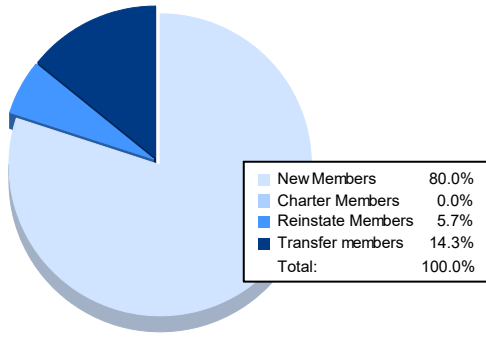

Year	New Clubs	Dropped Clubs	Gain/ Loss Clubs	New Members	Charter Members	Reinstate Members	Transfer Members	Total Member Added	Total Members Dropped	Gain/ Loss Members
2016-2017	0	1	-1	119	0	3	9	131	124	7
2017-2018	0	3	-3	110	0	2	8	120	203	-83
2018-2019	0	0	0	64	0	2	12	78	110	-32
2019-2020	0	0	0	45	0	1	5	51	86	-35
2020-2021	0	2	-2	28	0	2	5	35	97	-62
<b>Average</b>	<b>0</b>	<b>1</b>	<b>-1</b>	<b>73</b>	<b>0</b>	<b>2</b>	<b>8</b>	<b>83</b>	<b>124</b>	<b>-41</b>

### Membership Composition June 2021 Cumulative