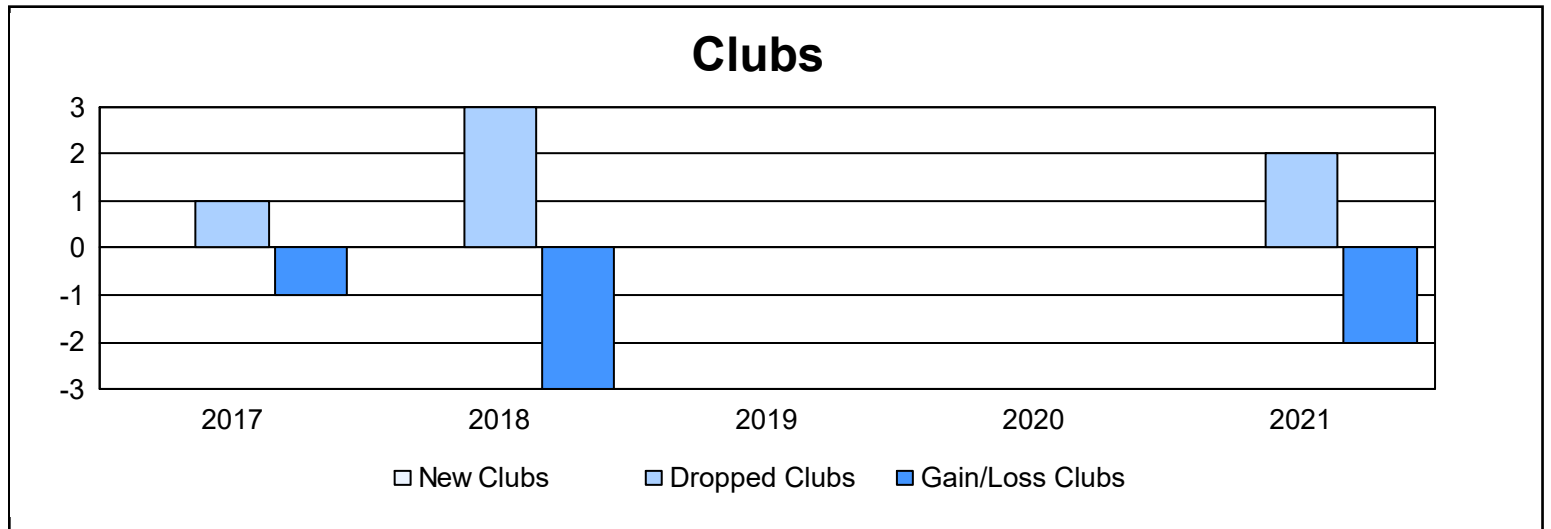

Year	New Clubs	Dropped Clubs	Gain/ Loss Clubs	New Members	Charter Members	Reinstate Members	Transfer Members	Total Member Added	Total Members Dropped	Gain/ Loss Members
2016-2017	0	1	-1	119	0	3	9	131	124	7
2017-2018	0	3	-3	110	0	2	8	120	203	-83
2018-2019	0	0	0	64	0	2	12	78	110	-32
2019-2020	0	0	0	45	0	1	5	51	86	-35
2020-2021	0	2	-2	28	0	2	5	35	97	-62
<b>Average</b>	<b>0</b>	<b>1</b>	<b>-1</b>	<b>73</b>	<b>0</b>	<b>2</b>	<b>8</b>	<b>83</b>	<b>124</b>	<b>-41</b>

### Membership Composition June 2021 Cumulative