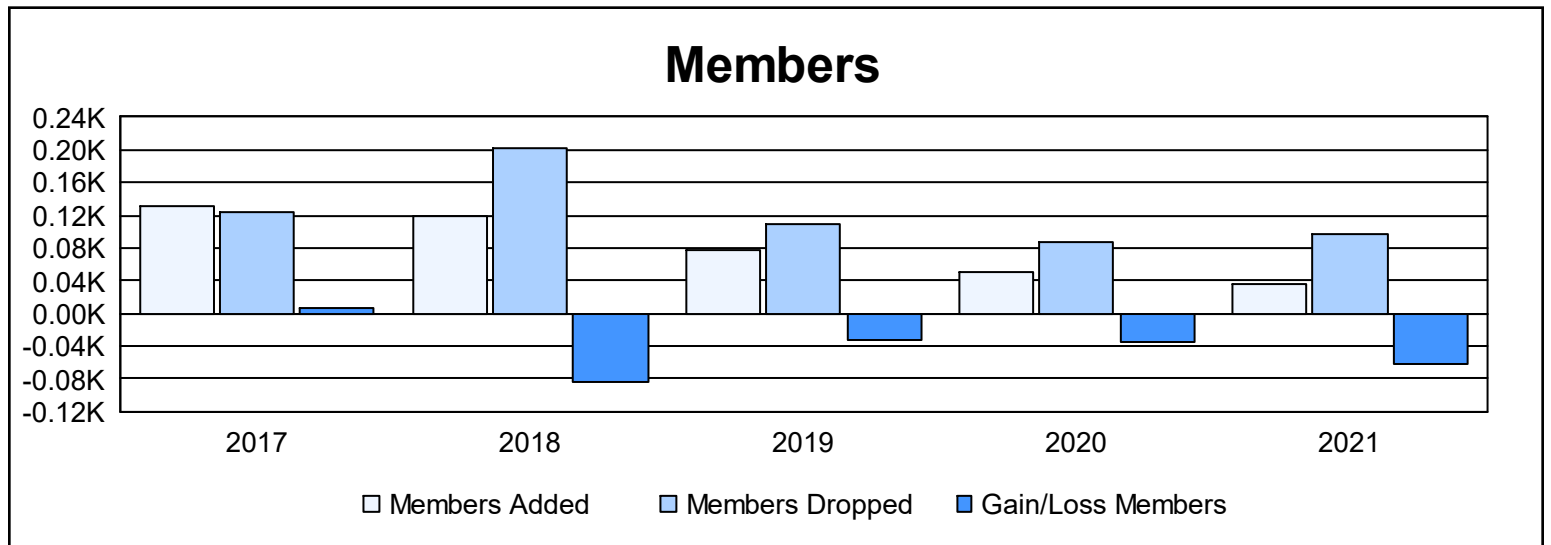

Year	New Clubs	Dropped Clubs	Gain/ Loss Clubs	New Members	Charter Members	Reinstate Members	Transfer Members	Total Member Added	Total Members Dropped	Gain/ Loss Members
2016-2017	0	1	-1	119	0	3	9	131	124	7
2017-2018	0	3	-3	110	0	2	8	120	203	-83
2018-2019	0	0	0	64	0	2	12	78	110	-32
2019-2020	0	0	0	45	0	1	5	51	86	-35
2020-2021	0	2	-2	28	0	2	5	35	97	-62
<b>Average</b>	<b>0</b>	<b>1</b>	<b>-1</b>	<b>73</b>	<b>0</b>	<b>2</b>	<b>8</b>	<b>83</b>	<b>124</b>	<b>-41</b>

### Membership Composition June 2021 Cumulative